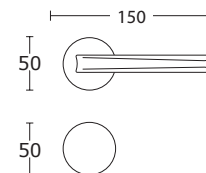

www.convexdesign.pl

CONVEX[®]
HANDLES KNOBS DESIGN & PRODUCTION

design by **Yiannis Ghikas**

Miedź Satyna - S11
15-388

| | | |
|--|----------------------|-----------|
|  | BDR 287,00 zł | 353,01 zł |
|  15-405 | WK 49,00 zł | 60,27 zł |
|  15-403 | WB 49,00 zł | 60,27 zł |
|  15-404 | WC 89,00 zł | 109,47 zł |