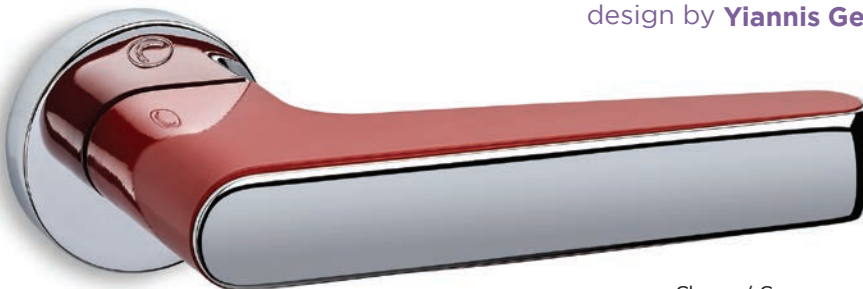

MODEL
2015

MADE
IN
GREECE

www.convexdesign.pl

CONVEX®
HANDLES KNOBS DESIGN & PRODUCTION

design by **Yiannis Georaras**

Chrom / Czerwony - S04 / S14
15-332

CENA NETTO / CENA BRUTTO

BDR 295,00 zł 362,85 zł

15-196 **WK 49,00 zł** 60,27 zł

15-198 **WB 49,00 zł** 60,27 zł

15-058 **WC 89,00 zł** 109,47 zł