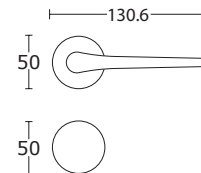

Chrom Satyna - S24
15-338

BDR 129,99 zł 159,89 zł

15-166 **WK 43,00 zł** 52,89 zł

15-167 **WB 43,00 zł** 52,89 zł

15-055 **WC 79,00 zł** 97,17 zł