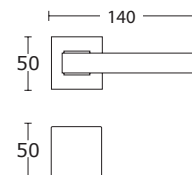

MODEL
895

MADE
IN
GREECE

www.convexdesign.pl

CENA NETTO / CENA BRUTTO

Nikiel Satyna / Chrom - S05 / S04
15-096

BDR 184,00 zł 226,32 zł

15-164 **WK 43,00 zł** 52,89 zł

15-165 **WB 43,00 zł** 52,89 zł