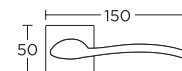

Chrom Satyna - S24
25-196