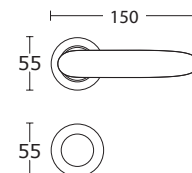

MODEL
2225

MADE
IN
GREECE

www.convexdesign.pl

CONVEX[®]
HANDLES KNOBS DESIGN & PRODUCTION

design by **Sotiris Lazou**

Czarny Matowy - S19
15-117

| | | |
|--------|----------------------|-----------|
| | BDR 261,00 zł | 321,03 zł |
| 15-170 | WK 43,00 zł | 52,89 zł |
| 15-172 | WB 43,00 zł | 52,89 zł |
| 15-123 | WC 79,00 zł | 97,17 zł |