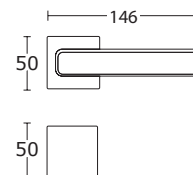

Nikiel Satyna - S05
15-019