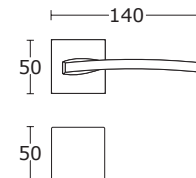

Chrom Satyna - S24
15-002