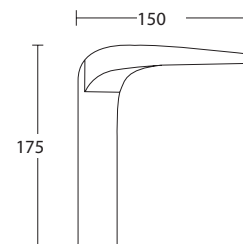

72,90 mm **WK 439,00 zł** 539,97 zł

72,85 mm **WB 439,00 zł** 539,97 zł

72 mm WC 4x4 **WC 478,00 zł** 587,94 zł

90, 96 mm WC 6x6 **WC 478,00 zł** 587,94 zł

MODEL
2015

MADE
IN
GREECE

www.convexdesign.pl

CONVEX[®]
HANDLES KNOBS DESIGN & PRODUCTION