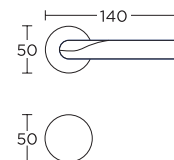

MODEL
1775

MADE
IN
GREECE

www.convexdesign.pl

CONVEX[®]
HANDLES KNOBS DESIGN & PRODUCTION

design by **Teseo Berghella**

Mosiądz Antyczny - S73
25-193

| | | |
|--|----------------------------------|-----------|
| | BDR 179,00 zł | 220,17 zł |
| | 15-190 WK 49,00 zł | 60,27 zł |
| | 15-192 WB 49,00 zł | 60,27 zł |
| | 15-095 WC 89,00 zł | 109,47 zł |