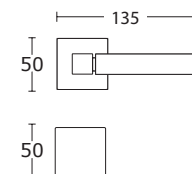

BDR 160,00 zł 196,80 zł

15-164 **WK 43,00 zł** 52,89 zł

15-165 **WB 43,00 zł** 52,89 zł

15-026 **WC 79,00 zł** 97,17 zł

MODEL
895

MADE
IN
GREECE

www.convexdesign.pl

CENA NETTO / CENA BRUTTO

BDR 184,00 zł 226,32 zł

15-164 **WK 43,00 zł** 52,89 zł

15-165 **WB 43,00 zł** 52,89 zł

15-026 **WC 79,00 zł** 97,17 zł

MODEL
735