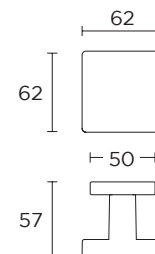

MODEL
785-62

MADE
IN
GREECE

www.convexdesign.pl

CONVEX[®]
HANDLES KNOBS DESIGN & PRODUCTION

CENA NETTO / CENA BRUTTO

Czarny Matowy - S19

Nikiel Satyna - S05

Chrom Satyna - S24