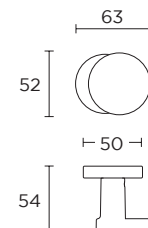

Nikiel Satyna - S05

szt. 89,00 zł 109,47 zł
 kpl. 178,00 zł 218,94 zł