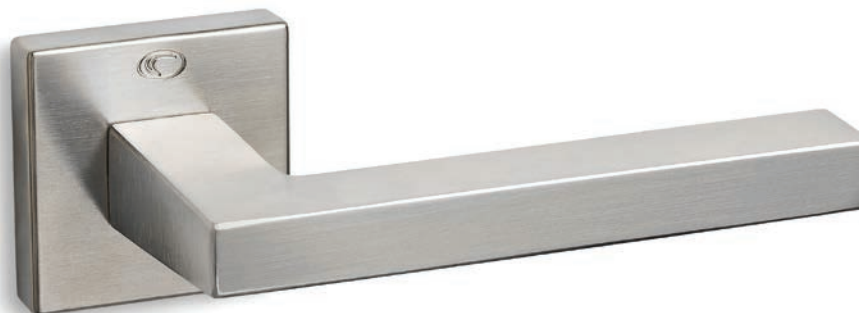

15-026 **WC 79,00 zł** 97,17 zł

MODEL
735

MODEL
865

MADE
IN
GREECE

www.convexdesign.pl

CONVEX[®]
HANDLES KNOBS DESIGN & PRODUCTION

CENA NETTO / CENA BRUTTO

Nikiel Satyna - S05
15-007