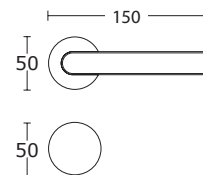

Chrom / Nikiel Satyna - S04 / S05
15-046