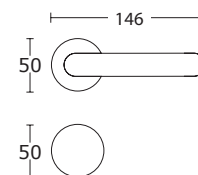

Chrom Satyna - S24
15-366